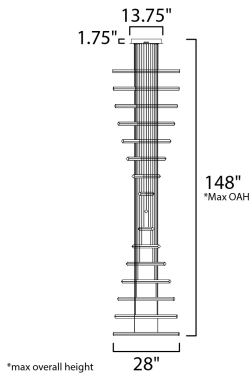

**MEASUREMENTS**

- DIMENSION : 28" L x 28" W x 1.5" H
- MAX OAH : 171" OAH
- CANOPY : 13.75" W x 1.75" H x 13.75" L
- HANGING WEIGHT : 16.8 lb

**LAMPING**

- INPUT VOLTAGE : 120V
- LUMENS : 12,880 Rated (8,200 Del.)
- BULB : 16 x 10W LED PCB Integrated , 184W Total
- BULB INCLUDED : (Integrated)
- DIMMABLE : ELV or Triac CL
- CRI : 80 CRI
- COLOR\_TEMP : 3000K

**FINISHES OPTION**

- Black (BK)

**MATERIAL**

Aluminum, Steel, Acrylic

**RATINGS**

cETLus  
Dry Location

**ADDITIONAL**

SLOPE: 90  
RATED LIFE 30000 Hours  
OPERATING TEMPERATURE:  
-20°C (-4°F), 40°C (104°F)